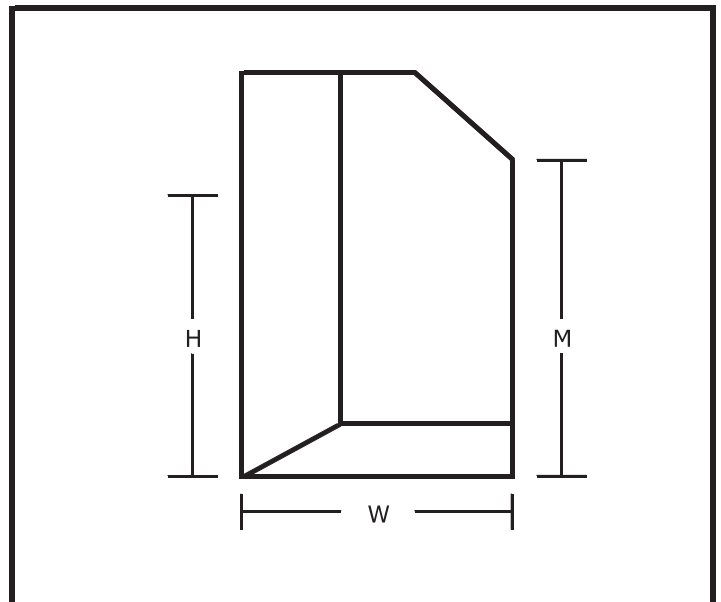

Desired Height (H): _____

Max Allowable Height (M): _____

Pivot/Hinge Location: Left
(as viewed from outside) Right

*Custom Cove and Tides hinge/pivot doors are available up to 36" wide by 78" tall.

Custom Lagoon hinge doors are available up to 36" wide by 72" tall.