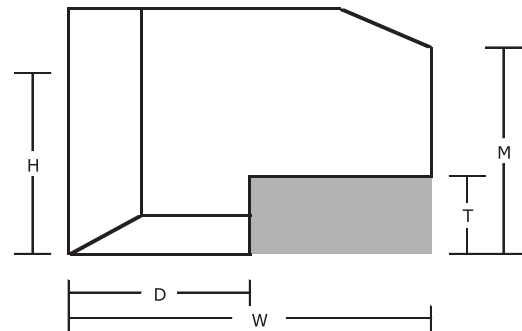

Desired Door Panel Width (D): _____

Max Allowable Door Panel Width (A): _____

Kneewall Height, if Present (T): _____

Desired Height (H): _____

Max Allowable Height (M): _____

Hinge Location:

- Left Off Wall
- Left Off Panel
- Right Off Panel
- Right Off Wall

*Custom Lagoon Door and Panels are available up to 66" wide by 72" tall.
Custom Tides Door and Panels are available up to 66" wide by 78" tall.

Hinge Door with Full Height Inline Panel (No Kneewall)

Hinge Door with Inline Panel on Kneewall