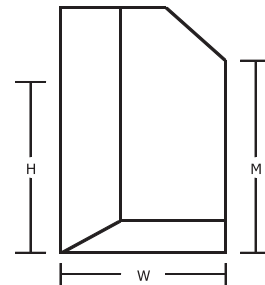

Desired Door Panel Width (D): _____

Max Allowable Door Panel Width (A): _____

Kneewall Height, if Present (T): _____

Desired Height (H): _____

Max Allowable Height (M): _____

Hinge Location:

- Left Off Wall
- Left Off Panel
- Right Off Panel
- Right Off Wall

*Custom Lagoon Door and Panels are available up to 66" wide by 72" tall.
Custom Tides Door and Panels are available up to 66" wide by 78" tall.

Hinge Door with Full Height Inline Panel (No Kneewall)

Hinge Door with Inline Panel on Kneewall